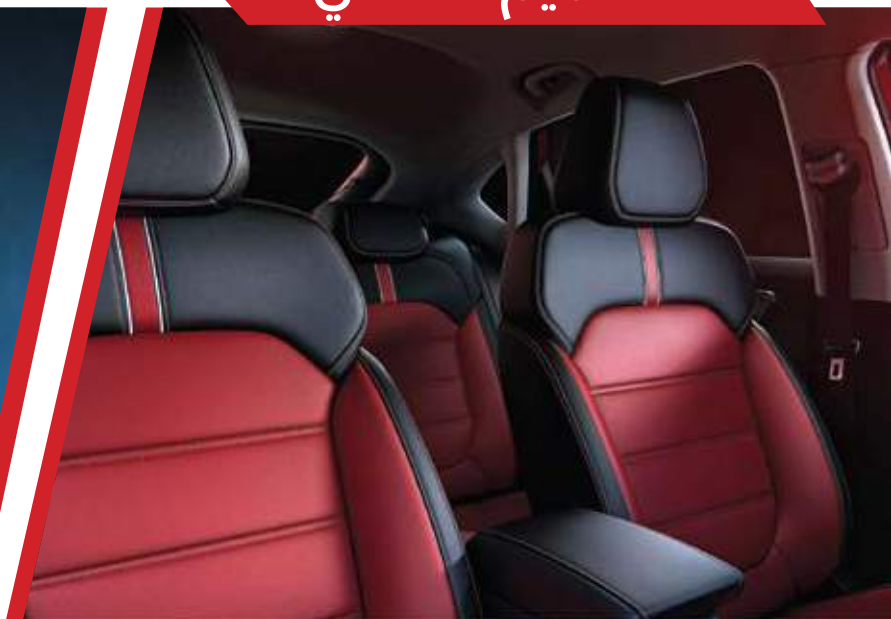

Since 1924

MG6

0-100 km/h
IN 7 SEC

EXTERIOR

التصميم الخارجي

INTERIOR

التصميم الداخلي

SAFETY

INTERIOR

Double Toned Red (Leather)

Black (Leather)

EXTERIOR

Red

Black

Grey

White